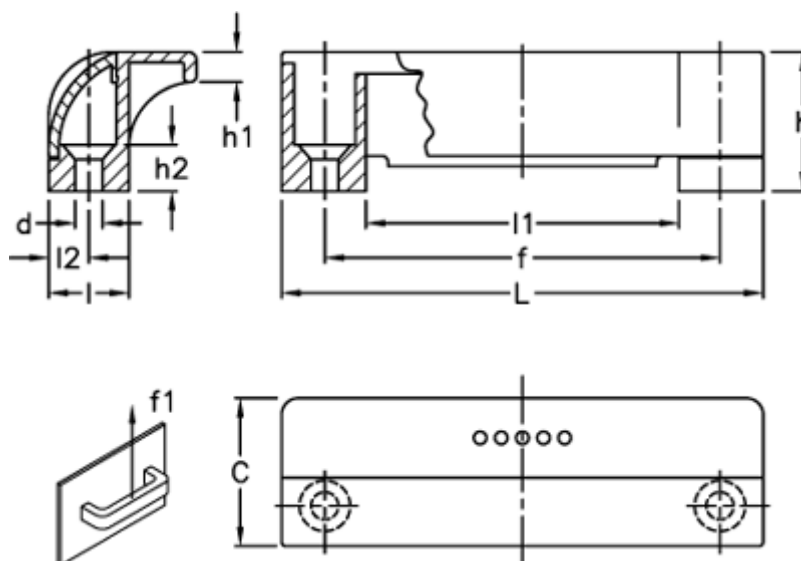

Article number: 23052651511

Description: E+G Guard safety handle  
ESP.110-SH-C1

## Measures

|        |               |    |       |
|--------|---------------|----|-------|
| C      | = 35          | L  | = 114 |
| d      | = 6.5         | l1 | = 74  |
| f      | = 93,5 +/-0,5 | l2 | = 9.5 |
| F1 (N) | = 1050        |    |       |
| h      | = 33          |    |       |
| h1     | = 7           |    |       |
| h2     | = 11          |    |       |
| l      | = 19          |    |       |